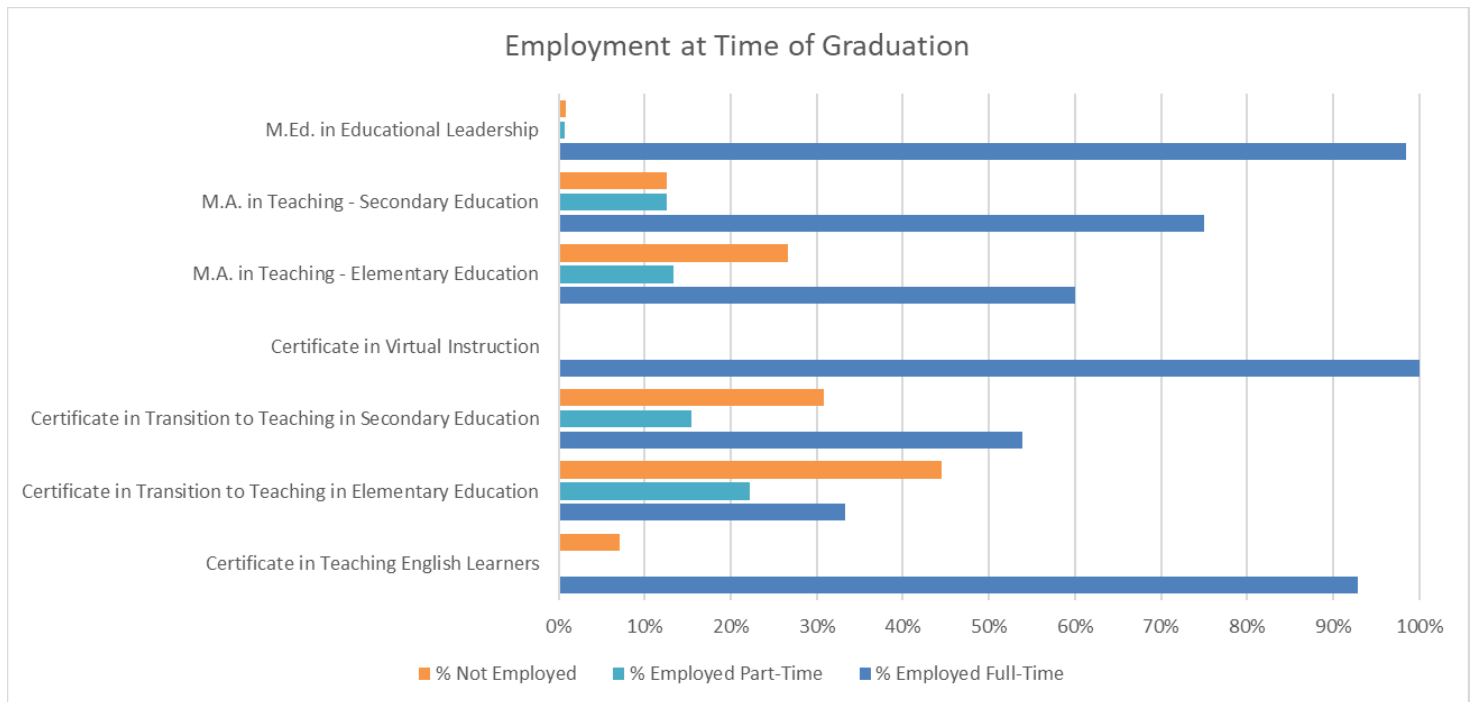

American College of Education (ACE) Graduating Cohort Employment

CAEP Annual Reporting Measure 7 – Ability of completers to be hired in education positions for which they have prepared (initial & advanced levels)

ACE tracks the number and percentage of completers that are employed after graduation both in and out of field.

2019 Graduates

Employment at Time of Graduation						
Program	Employed Full-Time	Employed Part-Time	Not Employed	% Employed Full-Time	% Employed Part-Time	% Not Employed
Certificate in Teaching English Learners	13	0	1	93%	0%	7%
Certificate in Transition to Teaching in Elementary Education	3	2	4	33%	22%	44%
Certificate in Transition to Teaching in Secondary Education	7	2	4	54%	15%	31%
Certificate in Virtual Instruction	4	0	0	100%	0%	0%
M.A. in Teaching - Elementary Education	9	2	4	60%	13%	27%
M.A. in Teaching - Secondary Education	6	1	1	75%	13%	13%
M.Ed. in Educational Leadership	585	4	5	98%	1%	1%
Total	627	11	19	95%	2%	3%
Data received from the 2019 Grad Exit Survey.						
Total answers to "employment at time of graduation" was 657. Total number surveyed was 711. 54 (7.6%) did not give an answer to the question.						

Source: 2019 ACE Grad Exit Survey