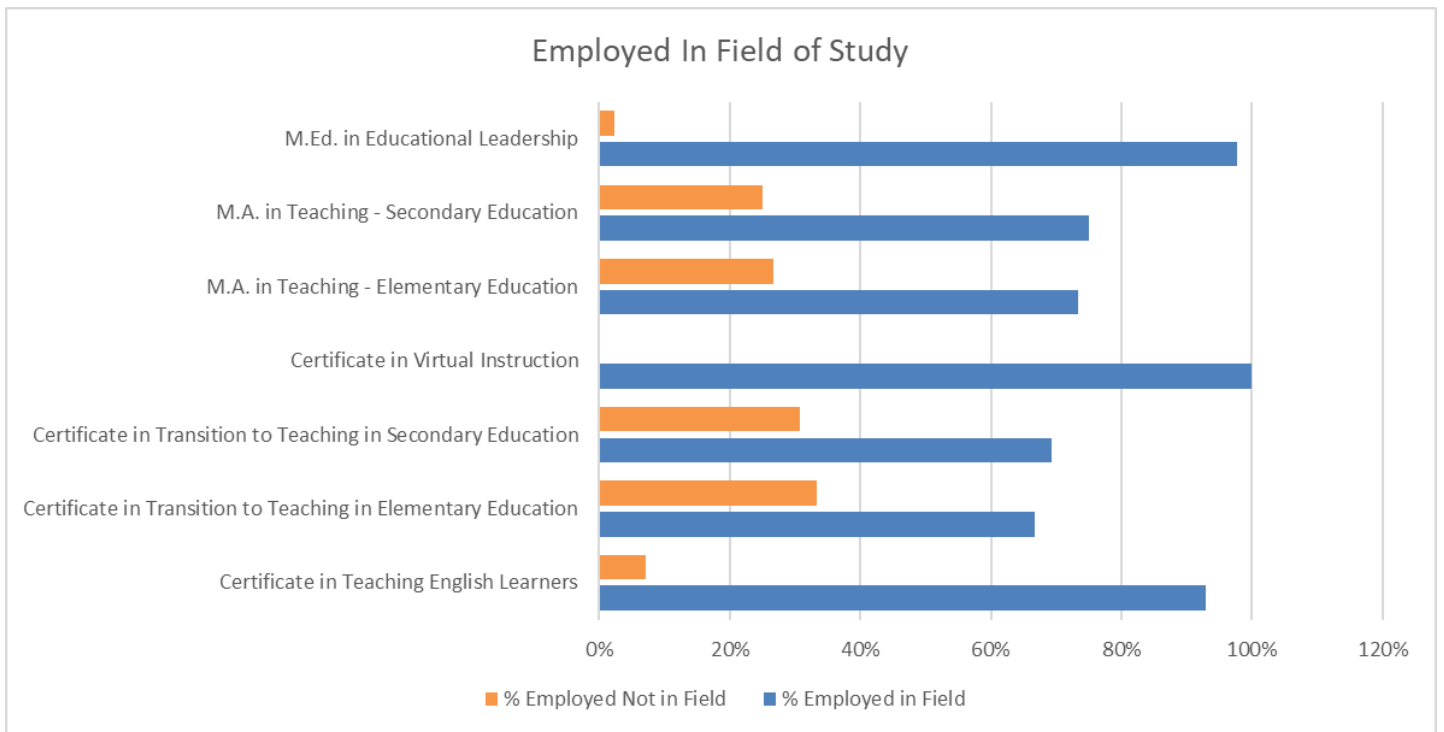

2019 Graduates

Employed in Field of Study				
Program	Employed in Field	Employed Not in Field	% Employed in Field	% Employed Not in Field
Certificate in Teaching English Learners	13	1	93%	7%
Certificate in Transition to Teaching in Elementary Education	6	3	67%	33%
Certificate in Transition to Teaching in Secondary Education	9	4	69%	31%
Certificate in Virtual Instruction	4	0	100%	0%
M.A. in Teaching - Elementary Education	11	4	73%	27%
M.A. in Teaching - Secondary Education	6	2	75%	25%
M.Ed. in Educational Leadership	579	14	98%	2%
Grand Total	628	28	96%	4%
Data received from the 2019 Grad Exit Survey.				
Total answers to "employment at time of graduation" was 657. Total number surveyed was 711. 55 (7.7%) did not give an answer to the question.				

Source: 2019 ACE Grad Exit Survey